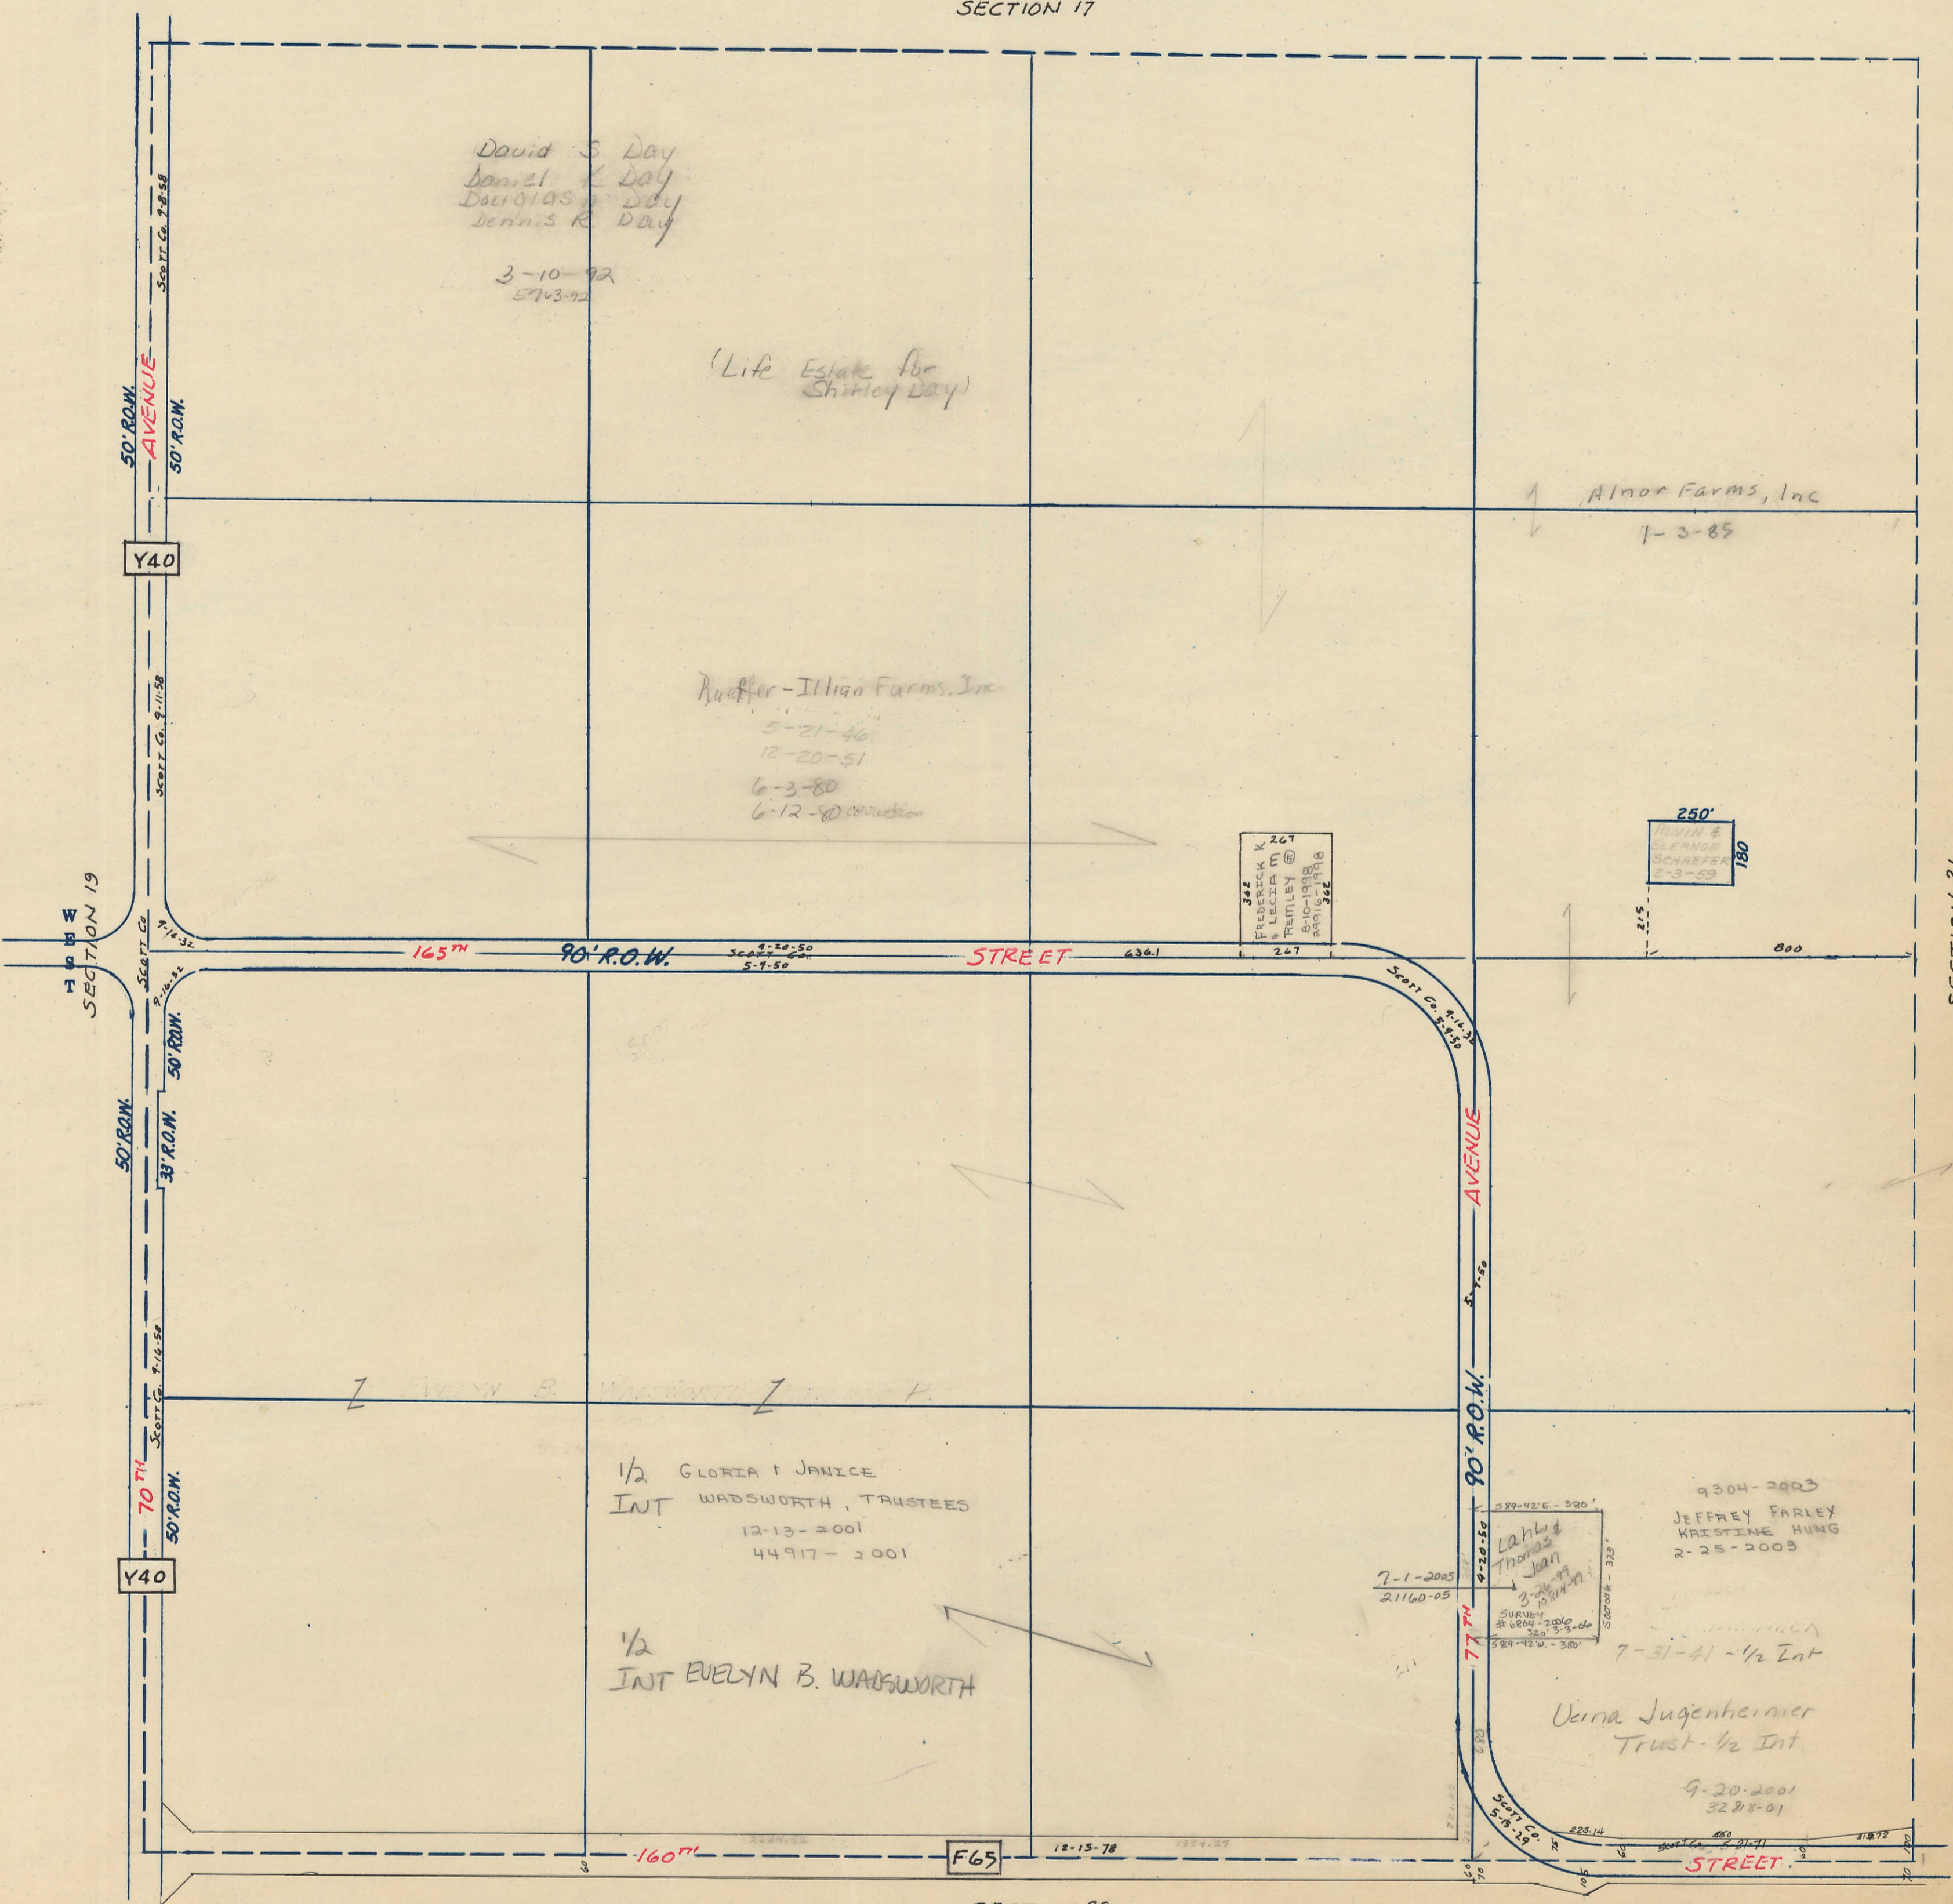

SECTION 20

Township 78-North; Range 2  
EAST OF THE FIFTH PRINCIPAL MERIDIAN

SCOTT COUNTY, IOWA  
BLUE GRASS TOWNSHIP

SCALE IN CHAINS

SCALE IN FEET

Transfer Page 54-51

NORTH  
SECTION 17

David S Day  
Daniel K Day  
Douglas A Day  
Dennis R Day  
3-10-92  
5703-92

250'  
ALVIN &  
ELEANOR  
SCHAEFER  
2-3-59  
180'

1/2 GLORIA I JANICE  
INT WADSWORTH, TRUSTEES  
12-13-2001  
44917-2001

1/2  
INT EVELYN B. WADSWORTH

2-1-2005  
21160-05  
Lahly &  
Thomas  
Jan  
3-2-99  
10/21/99